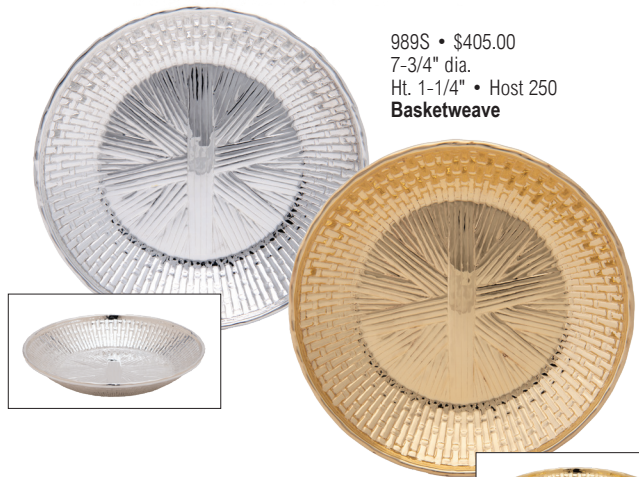

989S • $405.00
7-3/4" dia.
Ht. 1-1/4" • Host 250
Basketweave

989G • $405.00
7-3/4" dia.
Ht. 1-1/4" • Host 250
Basketweave