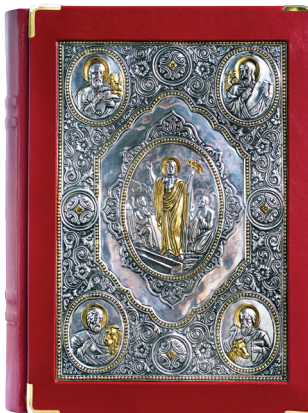

Back

Front

◀ **The Resurrection and the Entombment of Christ**
10-916 • $1,200.00
Silver and gold plated icons of the *Resurrection of Christ* and the *Four Evangelists* on front and the *Entombment of Christ* on back. Brass-plated rosettes on four corners. Burgundy.