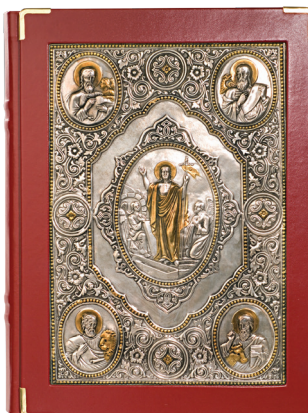

Front

Leather Bound Stand
10-920RED • $120.00