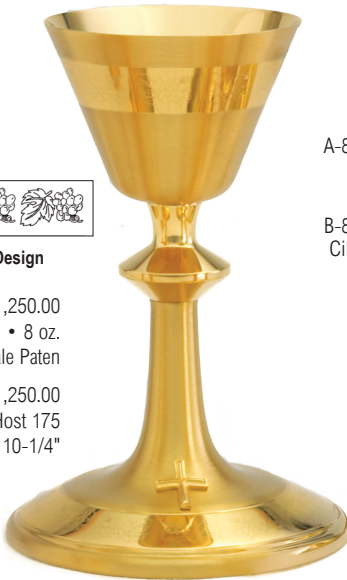

SILVER PLATE AND STERLING SILVER AVAILABLE • ENGRAVING AVAILABLE
HEIGHTS AND DIAMETERS MAY HAVE SLIGHT VARIATIONS

CHALICES & CIBORIA

CHALICES & CIBORIA

PROUDLY MADE IN THE USA  ALL ITEMS ARE 24 KT GOLD PLATE • ALL HOST CAPACITIES ARE BASED ON 1-3/8"

Holy Family Stem

A-129G • \$1,120.00
Ht. 7-7/8" • 12 oz.
5-1/2" Scale Paten

B-130G • \$1,120.00
Ciborium • Host 175
Ht. 8-3/8"

A-136G • \$995.00
Ht. 8-7/8" • 14 oz.
5-1/2" Scale Paten
Satin Finish

B-137G • \$995.00
Ciborium • Host 225
Ht. 9-5/8"

Engraved Design

A-7334G • \$1,250.00
Ht. 8-1/8" • 8 oz.
5-1/2" Scale Paten

B-7335G • \$1,250.00
Ciborium • Host 175
Ht. 10-1/4"

Gallian Symbol

A-8122G • \$1,430.00
Ht. 9" • 14 oz.
6-3/8" Well Paten

B-8123G • \$1,430.00
Ciborium • Host 225
Ht. 10-1/8"