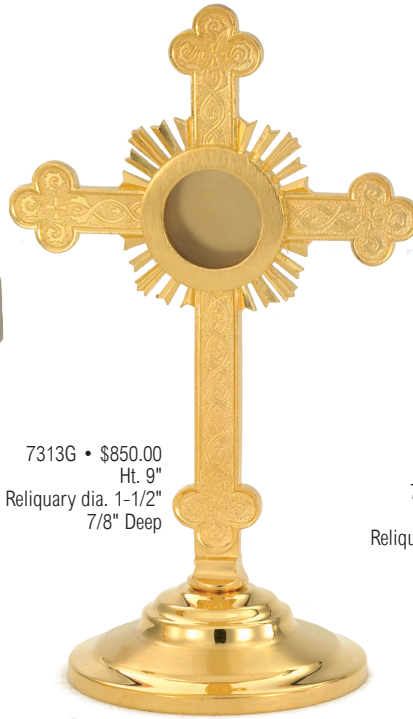

RELIQUARIES & MONSTRANCES

RELIQUARIES PROUDLY MADE IN THE USA  MONSTRANCES IMPORTED FROM EUROPE • FULL LUNA AVAILABLE

RELIQUARIES & MONSTRANCES

8254G • \$235.00
Ht. 6-5/8"
Reliquary dia. 1-1/2" • 7/8" Deep

9554G • \$320.00
Ht. 6"
Reliquary dia. 1-1/2" • 7/8" Deep

7313G • \$850.00
Ht. 9"
Reliquary dia. 1-1/2"
7/8" Deep

7318G • \$825.00
Ht. 9-1/4"
Reliquary dia. 1-15/16"
7/8" Deep

M-2032 • \$5,100.00
Monstrance accepts
hosts up to 6"
Ht. 35-1/2"