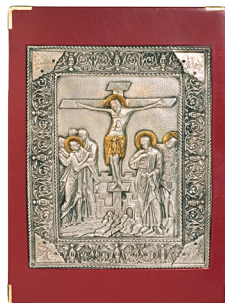

BOOK OF GOSPEL COVERS

ALL LEATHER BOOK COVERS FINISHED WITH PROTECTIVE END-CAPS. FITS BOOKS UP TO 10" x 14" x 1-3/4". INCLUDES BLACK VINYL STORAGE CASE (AS SHOWN). VARIATION IN COLOR OF LEATHER TO BE EXPECTED.

BOOK OF GOSPEL COVERS

◀ **Christ the Teacher and the Four Evangelists**
10-921 • $995.00
Christ the Teacher on front and the *Four Evangelists* on back, silver and gold plated, accented with brass-plated rosettes, front and back. Burgundy.

◀ **Christ the Teacher**
10-919 • $995.00
Gold and silver-plated icon of *Christ the Teacher* on front and embroidered *Jerusalem Cross* on back, accented with brass-plated rosettes. Burgundy.

◀ **The Resurrection and the Entombment of Christ**
10-916 • $1,200.00
Silver and gold plated icons of the *Resurrection of Christ* and the *Four Evangelists* on front and the *Entombment of Christ* on back. Brass-plated rosettes on four corners. Burgundy.

◀ **The Resurrection of Christ and the Four Evangelists**
10-917 • $995.00
Gold plated and silver-plated enameled icon of the *Resurrected Christ* and the *Four Evangelists*. Embroidered *Jerusalem Cross* on back accented with brass plated rosettes on four corners. Burgundy Red.

Leather Bound Stand
10-920RED • $120.00

Back

◀ **The Crucifixion of Christ**
10-963 • $995.00
Gold plated and silver-plated enameled icon of the *Crucifixion of Christ* and the *Four Evangelists*. Gold leather cross stitched on back. Burgundy Red.

The Resurrection of Christ and the Crucifixion
10-918 • $1,200.00
Oxidized silver and gold plated icons of the *Resurrection of Christ* and the *Four Evangelists* on front and the *Crucifixion Scene* on back. Burgundy Red.