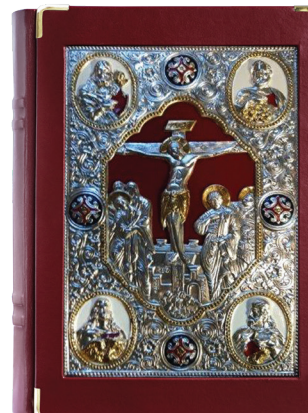

Front

◀ **The Crucifixion of Christ**
10-963 • $995.00
Gold plated and silver-plated enameled icon of the *Crucifixion of Christ* and the *Four Evangelists*. Gold leather cross stitched on back. Burgundy Red.