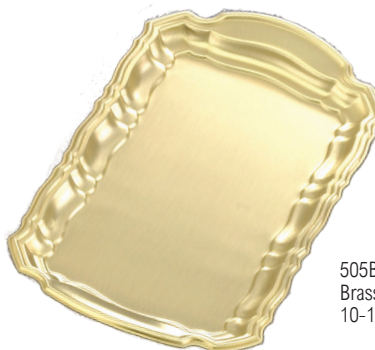

505B • $110.00
Brass - Plain
10-1/2" x 5-1/2"