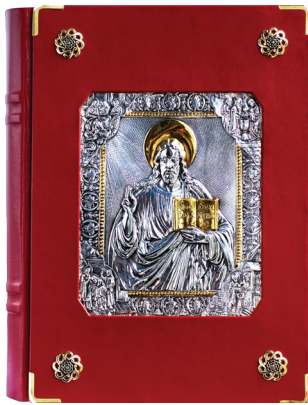

Back

BOOK OF GOSPEL COVERS

ALL LEATHER BOOK COVERS FINISHED WITH PROTECTIVE END-CAPS. FITS BOOKS UP TO 10" x 14" x 1-3/4". INCLUDES BLACK VINYL STORAGE CASE (AS SHOWN). VARIATION IN COLOR OF LEATHER TO BE EXPECTED.

BOOK OF GOSPEL COVERS

Front

◀ **Christ the Teacher and the Four Evangelists**
10-921 • $995.00
Christ the Teacher on front and the *Four Evangelists* on back, silver and gold plated, accented with brass-plated rosettes, front and back. Burgundy.